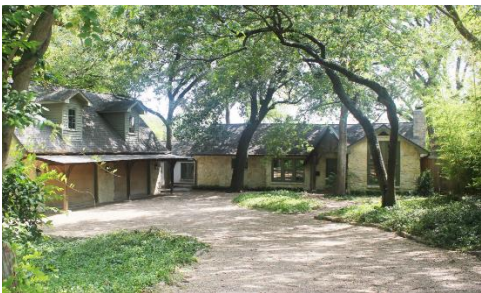

Architect: Clifford D. Hutsell, 1930

Style: Spanish Revival

7048 Tokalon Dr.

Style: French Norman

7131 Tokalon Dr.

Style: Ranch

7134 Tokalon Dr.

Style: Contemporary / French Eclectic